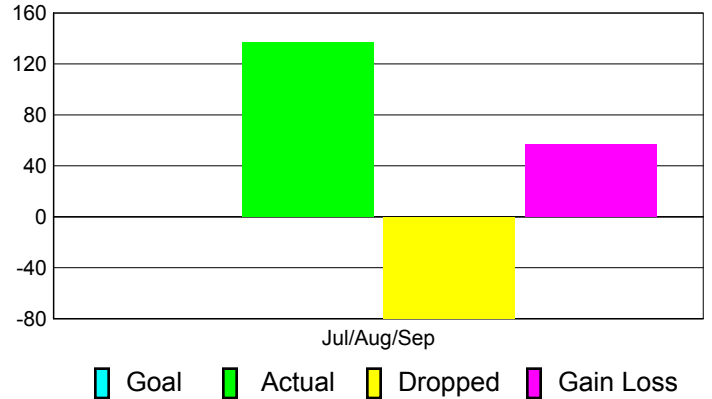

Club Results 2011-2012

Goal, New, Dropped, Gain/Loss

MEMBERSHIP

Membership Results
2011-2012

Membership
2010-2011

Month	Net Memb Goal	Actual New Memb	Actual Dropped Memb	Gain/Loss of Memb	Gain/Loss of Memb
Jul/Aug/Sep		137	-80	57	84
Totals		137	-80	57	84

Membership Results 2011-2012

Goal, New, Dropped, Gain/Loss

Comparison of Club Gain/Loss

Current Year Compared to the Previous Year

Comparison of Membership Gain/Loss

Current Year Compared to the Previous Year